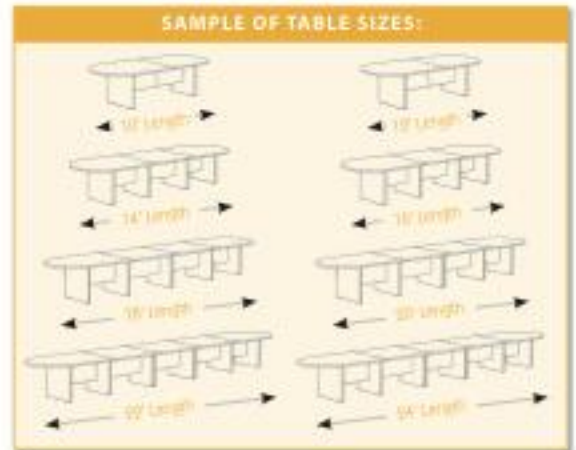

**NEW 2011!
Expandable Tables!
Choose Your Size!**

PL LAMINATE FINISHES AVAILABLE:

Mahogany	Honey
Cherry	Espresso

START WITH 10' OR 12' TABLE – ADD 4' TOP INSERT TO CREATE TABLES TO FIT YOUR NEEDS!

PL LAMINATE CONFERENCE TABLES w/Slab Base - 29"H

Finishes Available: Mahogany, Cherry, Honey, Espresso (2011 Catalog Page 63)

(A) PL137* 10' Table Length 120"W x 48"D List: $939.00 $519⁹⁹	(B) PL138* 12' Table Length 144"W x 48"D List: $1,469.00 $799⁹⁹	(C) PL139 4' Table Top Insert 48"W x 48"D List: $729.00 $399⁹⁹	(D) 7854 Mid Back, Mesh Back Chair List: $349.00 $189⁹⁹
*Two Piece Tops			(D) SPIDERBASE Optional Spider Base List: $69.00 (For 7854) $37⁹⁹

Ready to Assemble Some items on this page come ready-to-assemble.

PL LAMINATE COLLECTION (2011 Catalog Page 35)

As Your Business Grows & Needs Change...

It's easy to reconfigure your PL Series Workstations to meet these needs.

PL COLLECTION - LAYOUT - SUITE PL#20

$1,379⁹⁹

Total List: $2,443.00
(Includes: PL189, PL170, PL143, PL166, PL130, PL30GLD8SI, PL118)
Excludes Keyboard System & Desk Accessories.